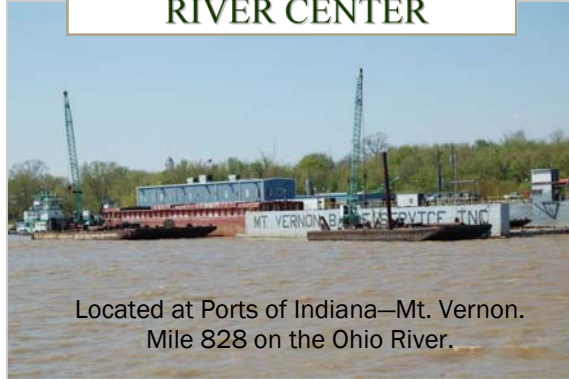

GATEWAY TO THE
INDUSTRIAL OHIO VALLEY

**MT. VERNON BARGE SERVICE
RIVER CENTER**

Located at Ports of Indiana—Mt. Vernon.
Mile 828 on the Ohio River.

**BARGE
CLEANING
& REPAIR**

FOR MORE INFORMATION, CONTACT:

Located at **Mile 828** on the **Ohio River** in the Mt. Vernon, Indiana / Southwind Maritime Center harbor, Mt. Vernon Barge Service has provided quality harbor, repair and cleaning services to the Inland Waterways Industry for almost 50 years.