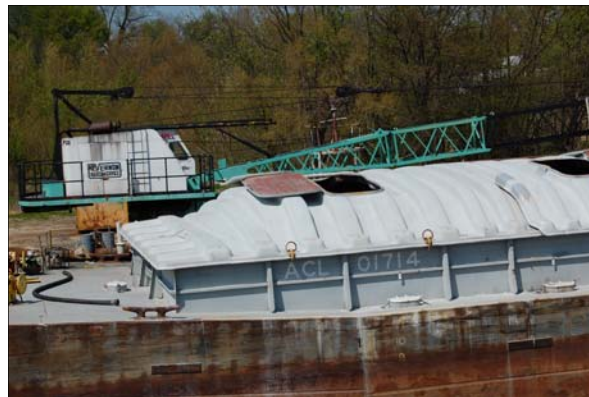

Mt. Vernon Barge Service has the only full-size dry-dock from Mile 606 to Mile 846 to meet all your repair needs. We have an experienced repair crew that can handle your top side, steel cover and fiberglass cover repairs on site.